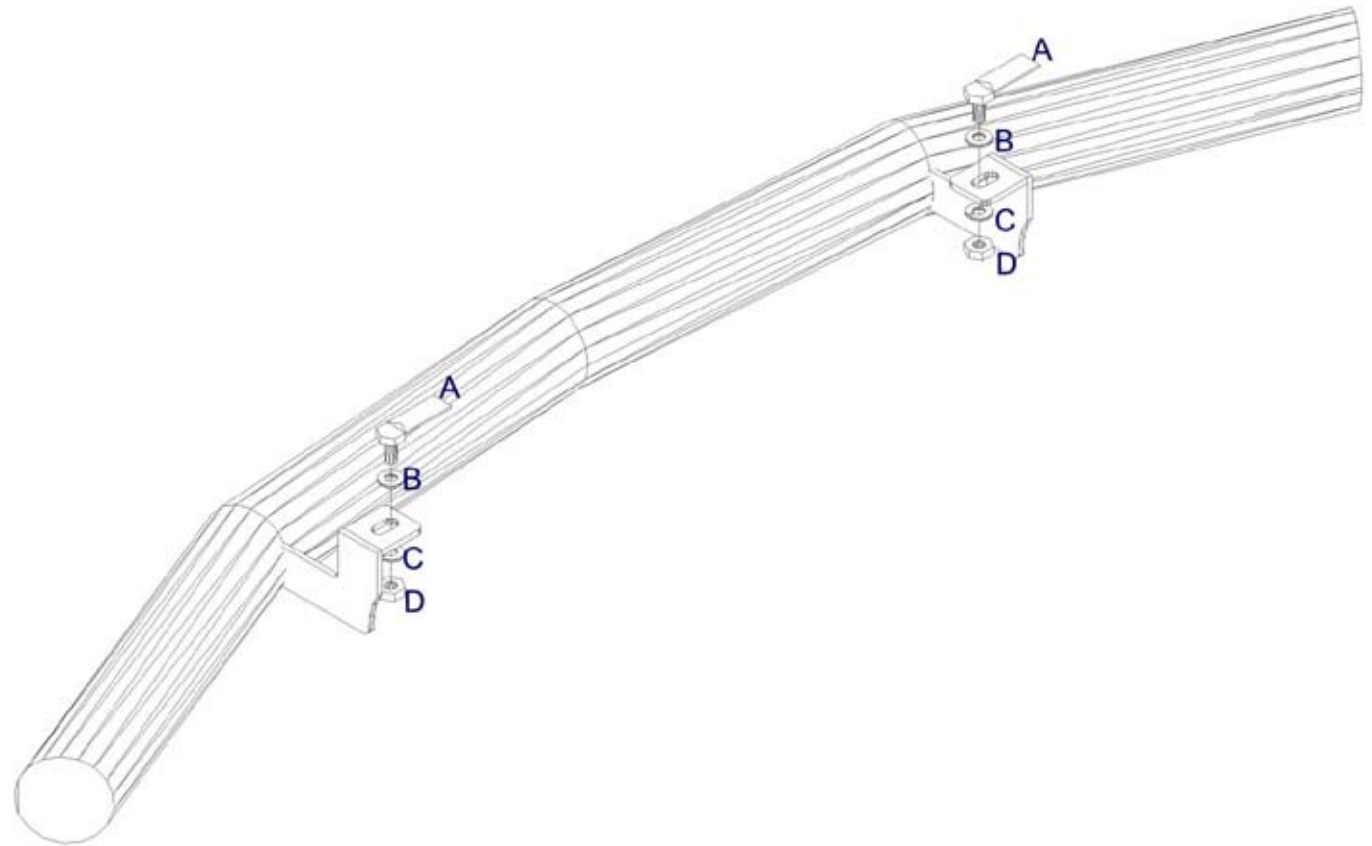

ITA

PROTEZIONE ANTERIORE SLASH
IN ACCIAIO INOX

FR

PROTECTION ANTERIEURE SLASH
EN ACCIER INOX

MAZDA BT 50

Part List Lista della bulloneria Liste des pièces		
A		TE 188 x 2
B		Ø 10 x 2
C		Ø 10 x 2
D		M 10 x 2

 **MISUTONIDA**
  *italian style* **4x4**
accessories

GB**FITTING
INSTRUCTIONS**

1. Insert A in the holes shown in picture 1 and make to go through as shown in picture 2.
2. Fit the welded brackets using B,C,D (picture 3).
3. Tighten all the set of bolts.