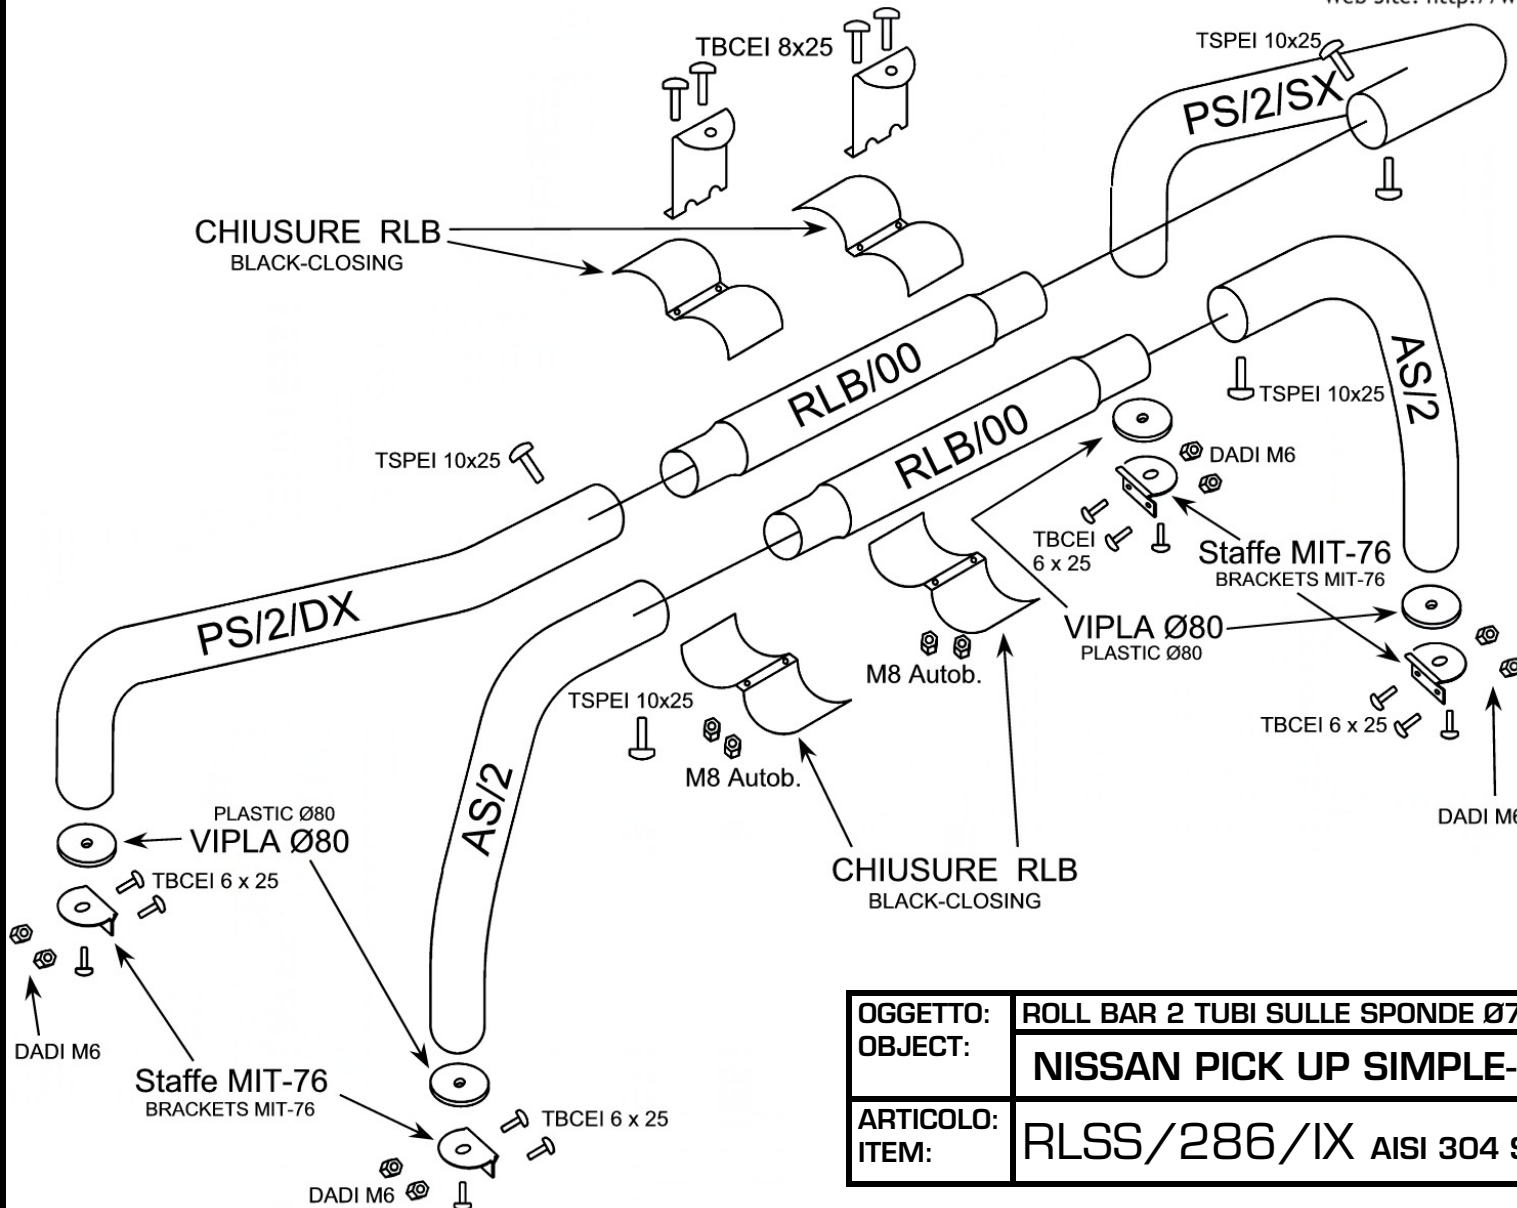

BULLONERIA ED ACCESSORI BOLTS AND ACCESSORIES

4	TSPEI 10 x 25 - BOLT
4	VIPLA Ø80 - PLASTIC
2	CHIUSURE NERE RLB - BLACK-CLOSING
4	TBCEI 8 x 25 - BOLT
4	DADI M8 AUTOB. - NUT
4	STAFFE INOX MIT-76 - BRACKETS
8	TBCEI 6 x 25 - NUT
8	GROWER Ø6
8	DADI M6 - NUT
8	ROND Ø6 PLASTICA - PLAS. WASHER

MISUTONIDA
italian style accessories 4x4

OGGETTO: OBJECT:	ROLL BAR 2 TUBI SULLE SPONDE Ø76/ROLL BAR ON TONNEAU 2 PIPES Ø 76
ARTICOLO: ITEM:	NISSAN PICK UP SIMPLE-DOUBLE CAB 98/06 NAVARA RLSS/286/IX AISI 304 STAINLESS STEEL

MISUTONIDA
italian style accessories **4x4**

OGGETTO: OBJECT:	ROLL BAR 2 TUBI SULLE SPONDE Ø76/ROLL BAR ON TONNEAU 2 PIPES Ø 76
ARTICOLO: ITEM:	NISSAN PICK UP SIMPLE-DOUBLE CAB 98/06 NAVARA RLSS/286/IX AISI 304 STAINLESS STEEL