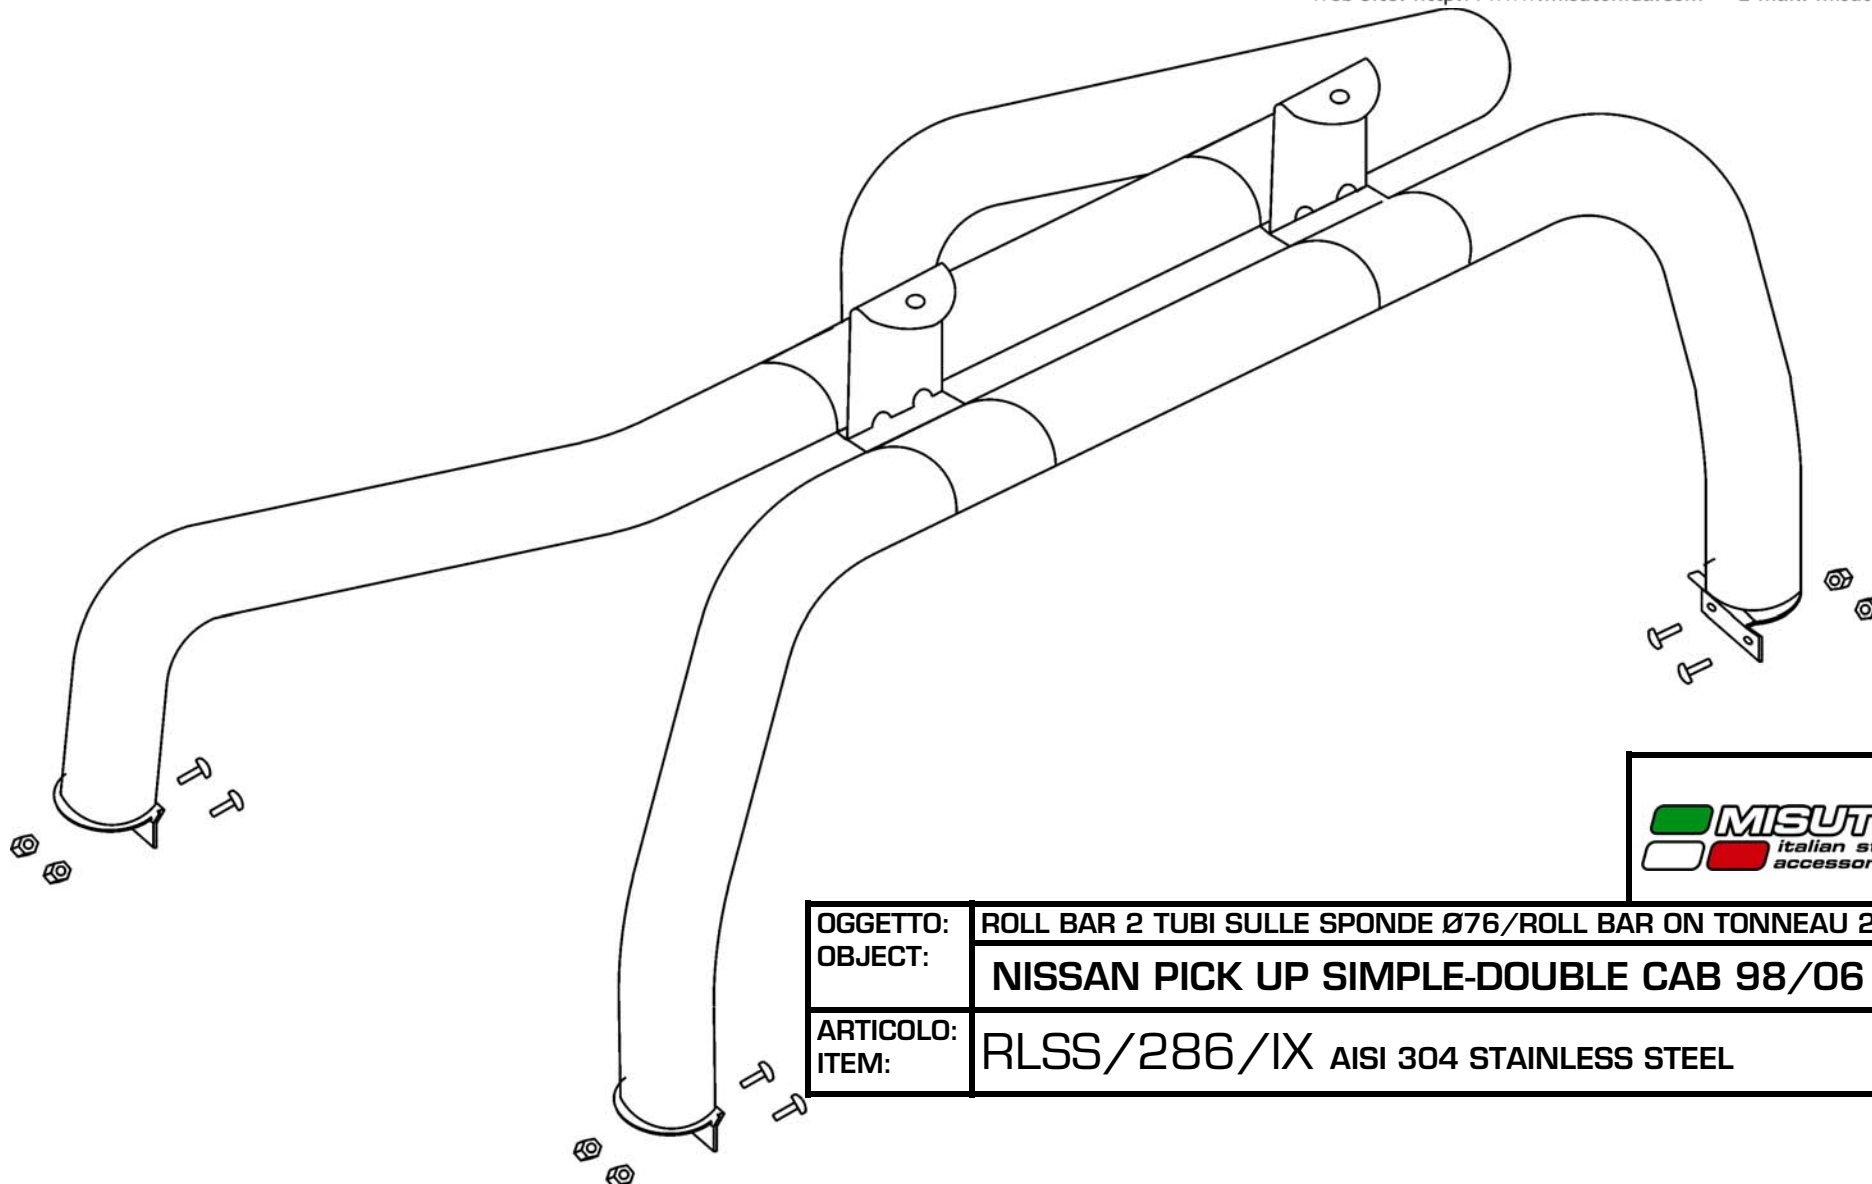

MISUTONIDA
italian style accessories 4x4

OGGETTO: OBJECT:	ROLL BAR 2 TUBI SULLE SPONDE Ø76/ROLL BAR ON TONNEAU 2 PIPES Ø 76
ARTICOLO: ITEM:	NISSAN PICK UP SIMPLE-DOUBLE CAB 98/06 NAVARA RLSS/286/IX AISI 304 STAINLESS STEEL

MISUTONIDA
italian style accessories **4x4**

OGGETTO: OBJECT:	ROLL BAR 2 TUBI SULLE SPONDE Ø76/ROLL BAR ON TONNEAU 2 PIPES Ø 76
ARTICOLO: ITEM:	NISSAN PICK UP SIMPLE-DOUBLE CAB 98/06 NAVARA RLSS/286/IX AISI 304 STAINLESS STEEL